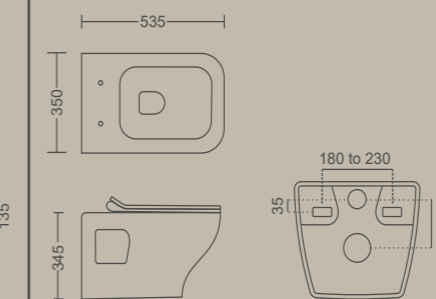

Measurement

WALL HUNG TOILET

LIVA rimless

525 X 355 X 340 MM
Flush: Wash Down
Available With Uf

SPIRAL rimless

540 X 360 X 360 MM
Flush: Wash Down
Available With Uf

innovation

Measurement

spiral bowl area

DURA rimless

505 X 350 X 370 MM
Flush: Wash Down
Available With Uf

ELEMENT

535 X 350 X 345 MM
Flush: Wash Down
Available With Jet
Available With Uf

VELENCIA

560 X 365 X 400 MM
Flush: Wash Down
Available With Jet
Available With Uf

Measurement

WALL HUNG TOILET

ESSENCE

490 X 350 X 360 MM
Flush: Wash Down
Available With Jet

MARVEL

495 X 355 X 300 MM
Flush: Wash Down
Available With Jet
Available With Uf

ENIGMA rimless

535 X 350 X 370 MM
Flush: Wash Down

Measurement

ENIGMA

535 X 350 X 370 MM
Flush: Wash Down
Available With Jet

ELICA

480 X 370 X 330 MM
Flush: Wash Down

BELLEZA

490 X 345 X 330 MM
Flush: Wash Down

Measurement