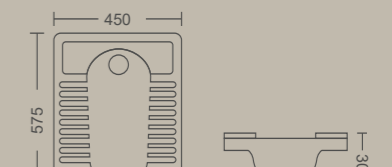

510 X 415 X 180 MM

ORISSA 21"

530 X 430 X 280 MM

ORISSA 23"

575 X 450 X 300 MM

Measurement

CONSIDER TIPS BEFORE SELECTING YOUR URINAL

Water-Saving: Modern urinals use less water, making them eco-friendly and efficient.