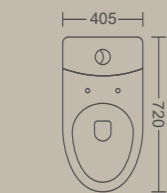

CODI

695 X 365 X 690 MM
S Trap 225/300 MM
P Trap 180 MM
Dual Flush
Flush: Wash Down

CLIVE

610 X 360 X 700 MM
S Trap 225/300 MM
Dual Flush
Flush: Siphonic

Measurement

Scan and watch
Flush Technology

Scan and watch
Flush Technology