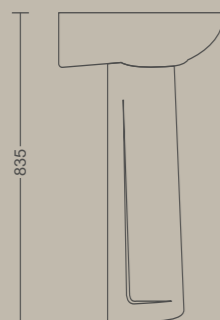

Measurement

BASIN WITH PEDESTAL

CARGO

505 X 405 X 835 MM

CORNET

570 X 415 X 875 MM

Measurement

CONSIDER TIPS BEFORE SELECTING YOUR BASIN WITH HALF PEDESTAL