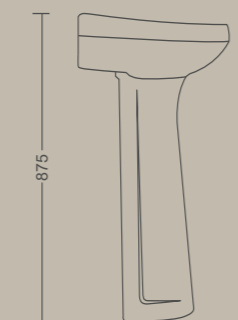

Measurement

BASIN WITH PEDESTAL

CARGO

505 X 405 X 835 MM

CORNET

570 X 415 X 875 MM

Measurement

CONSIDER TIPS BEFORE SELECTING YOUR BASIN WITH HALF PEDESTAL