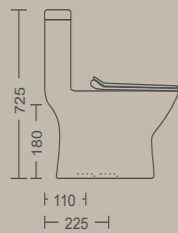

640 X 360 X 730 MM
S Trap 225/300 MM
Dual Flush
Flush: 6D, Rimless, Siphonic
Available With Uf

FORCE

645 X 370 X 745 MM
S Trap 225/300 MM
Dual Flush
Flush: 5D, Rimless, Siphonic
Available With Uf

Measurement