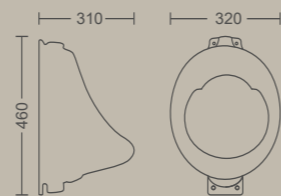

310 X 320 X 460 MM

Measurement

GALA

330 X 240 X 520 MM
With Spreader

OPPO

290 X 280 X 400 MM

LADY

435 X 360 X 100 MM