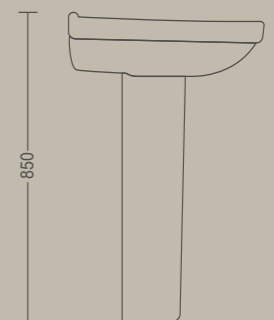

Measurement