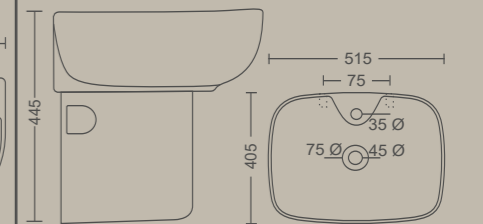

BASIN WITH HALF PEDESTAL

NEO BIG

610 X 435 X 510 MM

COCOON

610 X 485 X 490 MM

CHINO

515 X 405 X 445 MM

Measurement