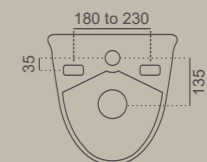

Measurement