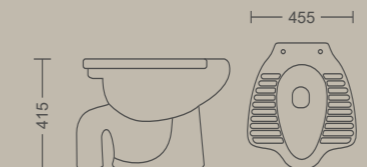

CLOSET

MARIO EWC S/P

545 X 370 X 400 MM
S Trap
P Trap 180 MM
With Hydraulic Cover

CIMBERLY EWC S/P

550 X 350 X 400 MM
S Trap
P Trap 180 MM
With Hydraulic Cover

SELVO

560 X 375 X 400 MM
S Trap

Measurement

CLOSET

ELITE EWC P

550 X 360 X 410 MM
P Trap 180 MM

ANGLO S

580 X 455 X 415 MM
S Trap

ANGLO P

580 X 455 X 415 MM
P Trap 180 MM

Measurement

CARARA EWC S

570 X 345 X 410 MM
S Trap
With Hydraulic Cover

CARARA EWC P

570 X 345 X 410 MM
P Trap 180 MM
With Hydraulic Cover

ELITE EWC S

550 X 360 X 410 MM
S Trap

Measurement

C.T. PAN 20"