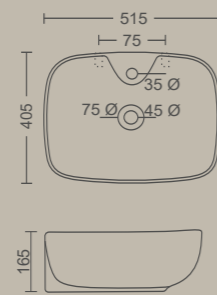

OLIVE

455 X 400 X 145 MM
Wall Mount Option Available

Measurement

TABLE TOP BASIN

NEXUS

545 X 410 X 120 MM

CHINO

515 X 405 X 165 MM
Wall Mount Option Available

EMERALD

635 X 390 X 135 MM

Measurement

ESSENCE

410 X 335 X 140 MM

Measurement

CONSIDER TIPS BEFORE SELECTING YOUR UNDER COUNTER BASIN

Sleek Design: With no rim, this basin blends smoothly into the counter for a clean, modern look.