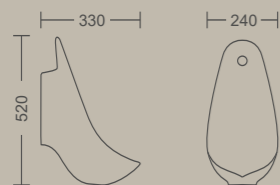

Measurement