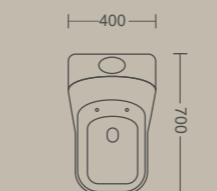

NICOSIS

700 X 450 X 620 MM
S Trap 300 MM
Flush: Siphonic
Uf Hydraulic Seat Cover

MAHARAJA

700 X 510 X 650 MM
S Trap 300 MM
Flush: Siphonic
Heavy Hydraulic Seat Cover

Measurement

ONE PIECE TOILET

CINOVA

650 X 355 X 725 MM
S Trap 225 MM
P Trap 180 MM
Dual Flush
Flush: Wash Down
Available With Uf