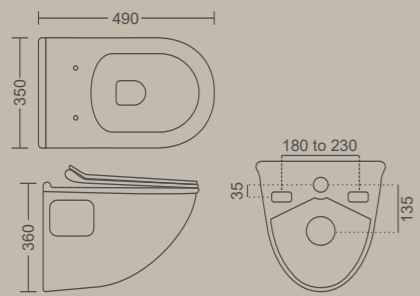

spiral bowl area

DURA rimless

505 X 350 X 370 MM
Flush: Wash Down
Available With Uf

ELEMENT

535 X 350 X 345 MM
Flush: Wash Down
Available With Jet
Available With Uf

VELENCIA

560 X 365 X 400 MM
Flush: Wash Down
Available With Jet
Available With Uf

Measurement

WALL HUNG TOILET

ESSENCE

490 X 350 X 360 MM
Flush: Wash Down
Available With Jet

MARVEL

495 X 355 X 300 MM
Flush: Wash Down
Available With Jet
Available With Uf

ENIGMA rimless

535 X 350 X 370 MM
Flush: Wash Down

Measurement

ENIGMA

535 X 350 X 370 MM
Flush: Wash Down
Available With Jet

ELICA

480 X 370 X 330 MM
Flush: Wash Down

BELLEZA

490 X 345 X 330 MM
Flush: Wash Down

Measurement