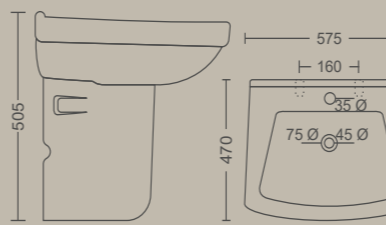

ALTIS

575 X 470 X 505 MM

STUDIO

570 X 490 X 505 MM

VIVA

570 X 475 X 510 MM

Measurement

BASIN WITH HALF PEDESTAL