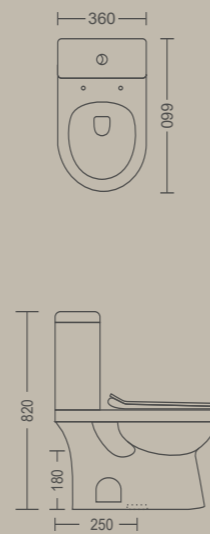

TWO PIECE TOILET

SIGMA

650 X 380 X 775 MM
P Trap 180 MM
Dual Flush
Flush: Wash Down

EVA ITALIA

650 X 410 X 760 MM
S Trap 225 MM
P Trap 180 MM
Dual Flush
Flush: Wash Down

Measurement

Measurement

CONSIDER TIPS BEFORE SELECTING YOUR WALL HUNG TOILET