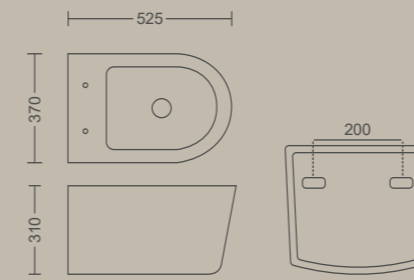

310 X 320 X 460 MM

Measurement

GALA

330 X 240 X 520 MM
With Spreader

OPPO

290 X 280 X 400 MM

LADY

435 X 360 X 100 MM

Measurement

BIDET

NOVELLA

525 X 370 X 310 MM

MODENA

520 X 350 X 300 MM

Measurement

DURABLE
TIMELESS
QUALITY