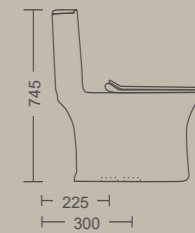

Scan and watch
Flush Technology