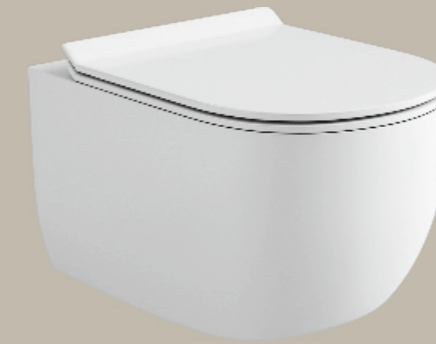

Measurement

WALL HUNG TOILET

LIVA rimless

525 X 355 X 340 MM
Flush: Wash Down
Available With Uf

SPIRAL rimless

540 X 360 X 360 MM
Flush: Wash Down
Available With Uf

innovation

Measurement