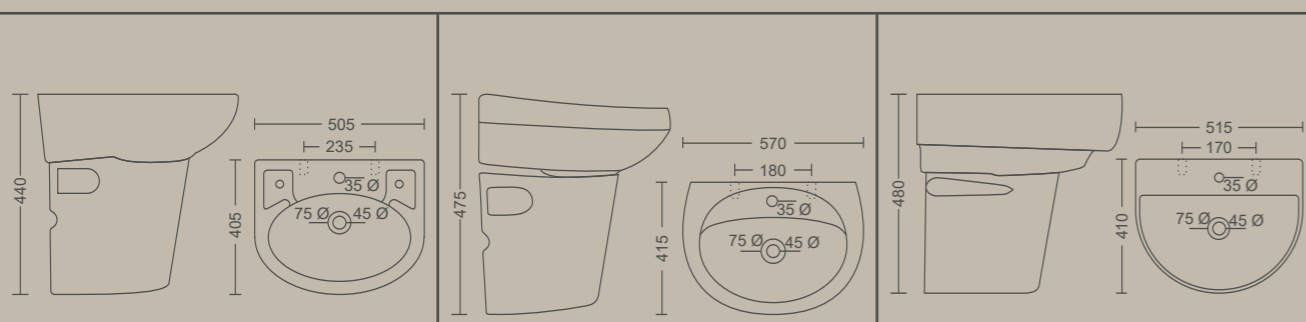

505 X 405 X 440 MM

CORNET

570 X 415 X 475 MM

COCOON MINI

515 X 410 X 480 MM

Measurement

BASIN WITH HALF PEDESTAL

ALTO