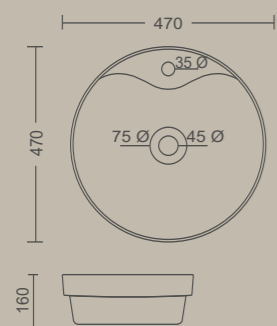

CUBE

410 X 410 X 150 MM

CLASSIC

630 X 390 X 145 MM

Measurement

NOVA

470 X 470 X 160 MM
Semi Recessed

MOON

360 X 360 X 120 MM

TURRY

445 X 300 X 125 MM
Wall Mount Option Available

Measurement

TABLE TOP BASIN

CAPSULE

560 X 400 X 130 MM
Wall Mount Option Available

MONALISA