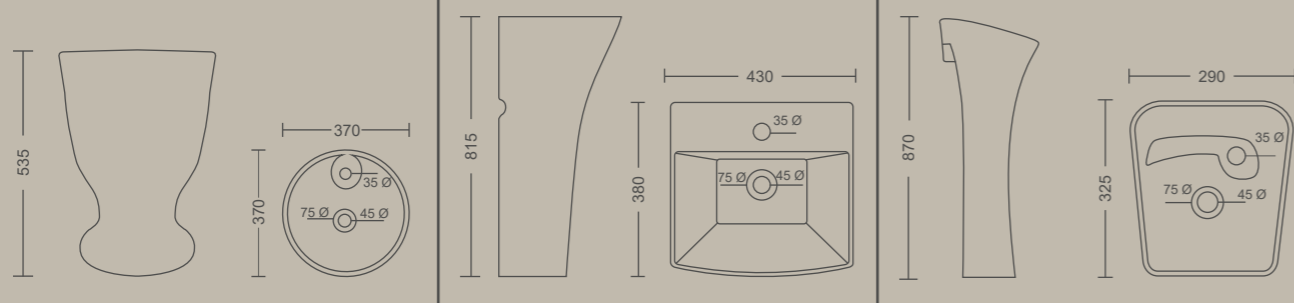

ONE PIECE BASIN

PANDA

370 X 370 X 535 MM

CAMRY

430 X 380 X 815 MM

IRIS

290 X 325 X 870 MM

Measurement