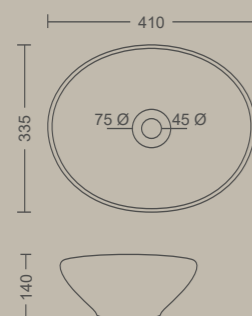

OLIVE

455 X 400 X 145 MM
Wall Mount Option Available

Measurement

TABLE TOP BASIN

NEXUS

545 X 410 X 120 MM

CHINO

515 X 405 X 165 MM
Wall Mount Option Available

EMERALD

635 X 390 X 135 MM

Measurement

ESSENCE

410 X 335 X 140 MM

Measurement

CONSIDER TIPS BEFORE SELECTING YOUR UNDER COUNTER BASIN

Sleek Design: With no rim, this basin blends smoothly into the counter for a clean, modern look.