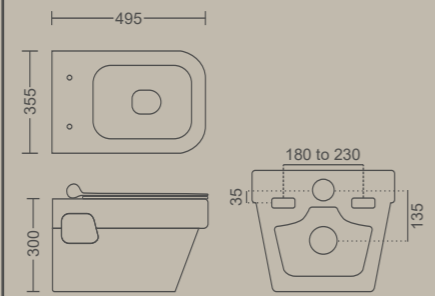

spiral bowl area

DURA rimless

505 X 350 X 370 MM
Flush: Wash Down
Available With Uf

ELEMENT

535 X 350 X 345 MM
Flush: Wash Down
Available With Jet
Available With Uf

VELENCIA

560 X 365 X 400 MM
Flush: Wash Down
Available With Jet
Available With Uf

Measurement

WALL HUNG TOILET

ESSENCE

490 X 350 X 360 MM
Flush: Wash Down
Available With Jet

MARVEL

495 X 355 X 300 MM
Flush: Wash Down
Available With Jet
Available With Uf

ENIGMA rimless

535 X 350 X 370 MM
Flush: Wash Down

Measurement

ENIGMA

535 X 350 X 370 MM
Flush: Wash Down
Available With Jet

ELICA

480 X 370 X 330 MM
Flush: Wash Down

BELLEZA

490 X 345 X 330 MM
Flush: Wash Down

Measurement