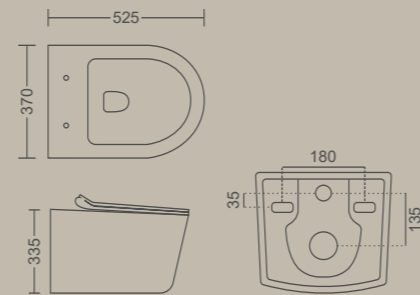

PURE WHITE

OLIVE GREEN

Specification

525 X 370 X 335 MM
 Flush: Wash Down
 With Uf Homogeneous
 Cover and Installation Kit

PASTEL MODENA RIMLESS - WALL HUNG TOILET

EARTH RED

CHARCOAL

BIEGE