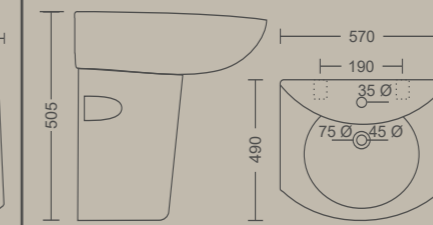

ALTIS

575 X 470 X 505 MM

STUDIO

570 X 490 X 505 MM

VIVA

570 X 475 X 510 MM

Measurement

BASIN WITH HALF PEDESTAL