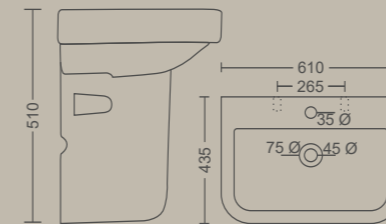

BASIN WITH HALF PEDESTAL

NEO BIG

610 X 435 X 510 MM

COCOON

610 X 485 X 490 MM

CHINO

515 X 405 X 445 MM

Measurement