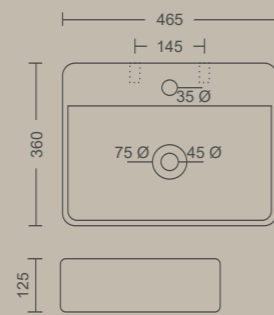

ARMANI

555 X 360 X 125 MM

ISLAND

550 X 360 X 125 MM

EMPARIO

605 X 360 X 125 MM

Measurement

TABLE TOP BASIN

CANNON

410 X 410 X 150 MM
Wall Mount Option Available

NEPTUNE

465 X 360 X 125 MM
Wall Mount Option Available

CRYSTAL

525 X 360 X 120 MM
Wall Mount Option Available

Measurement

ANTILIA

800 X 360 X 130 MM

ELEGANCE

590 X 370 X 100 MM

IMPERIAL

690 X 400 X 140 MM

Measurement

TABLE TOP BASIN

PIXAL