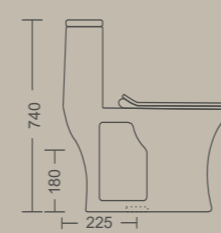

ROLEX

650 X 350 X 735 MM
S Trap 225 MM
P Trap 180 MM
Dual Flush
Flush: Wash Down
Available With Jet

Measurement

Scan and watch
Flush Technology

Scan and watch
Flush Technology

Scan and watch
Flush Technology

Measurement

Scan and watch
Flush Technology

Scan and watch
Flush Technology

Scan and watch
Flush Technology

ONE PIECE TOILET

ELICA

720 X 405 X 670 MM
S Trap 110/225 MM
P Trap 180 MM
Dual Flush
Flush: Wash Down
Available With Jet