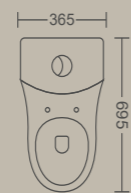

Measurement

Scan and watch
Flush Technology

Scan and watch
Flush Technology

Scan and watch
Flush Technology

ONE PIECE TOILET

ELICA

720 X 405 X 670 MM
S Trap 110/225 MM
P Trap 180 MM
Dual Flush
Flush: Wash Down
Available With Jet

CODI

695 X 365 X 690 MM
S Trap 225/300 MM
P Trap 180 MM
Dual Flush
Flush: Wash Down

CLIVE

610 X 360 X 700 MM
S Trap 225/300 MM
Dual Flush
Flush: Siphonic

Measurement

Scan and watch
Flush Technology

Scan and watch
Flush Technology