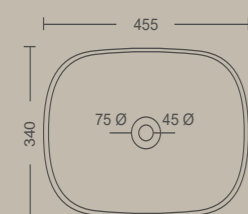

TURQUOISE

SAND STONE

PISTACHIO

Measurement

455 X 340 X 135 MM

CONSIDER TIPS BEFORE SELECTING YOUR ONE PIECE TOILET

Smooth Design: A One piece toilet combines the tank and bowl into one unit for a clean, modern look.