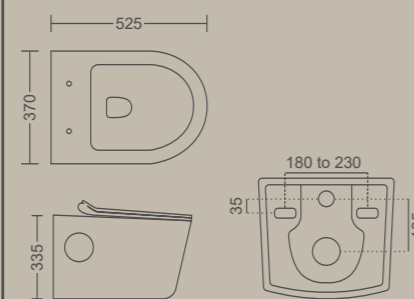

Measurement