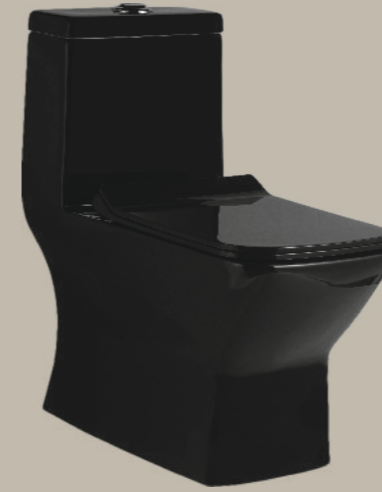

650 X 355 X 725 MM
S Trap 110/225 MM
P Trap 180 MM
Dual Flush
Flush: Wash Down
Available With Uf

COCOON - One Piece Toilet

630 X 370 X 730 MM
S Trap 225/300 MM
Dual Flush
Flush: Rimless, Siphonic

ESSENCE - Wall Hung Toilet