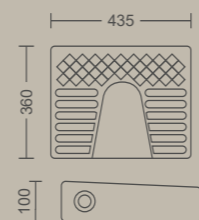

Measurement