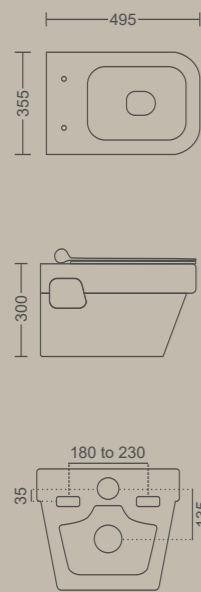

Measurement