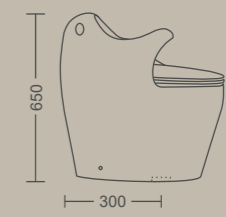

NICOSIS

700 X 450 X 620 MM
S Trap 300 MM
Flush: Siphonic
Uf Hydraulic Seat Cover

MAHARAJA

700 X 510 X 650 MM
S Trap 300 MM
Flush: Siphonic
Heavy Hydraulic Seat Cover

Measurement

ONE PIECE TOILET

CINOVA

650 X 355 X 725 MM
S Trap 225 MM
P Trap 180 MM
Dual Flush
Flush: Wash Down
Available With Uf