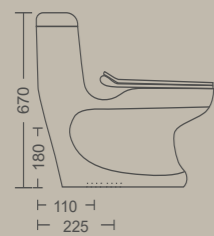

Measurement

Scan and watch
Flush Technology

Scan and watch
Flush Technology

Scan and watch
Flush Technology

ONE PIECE TOILET

ELICA

720 X 405 X 670 MM
S Trap 110/225 MM
P Trap 180 MM
Dual Flush
Flush: Wash Down
Available With Jet

CODI

695 X 365 X 690 MM
S Trap 225/300 MM
P Trap 180 MM
Dual Flush
Flush: Wash Down

CLIVE

610 X 360 X 700 MM
S Trap 225/300 MM
Dual Flush
Flush: Siphonic

Measurement

Scan and watch
Flush Technology

Scan and watch
Flush Technology