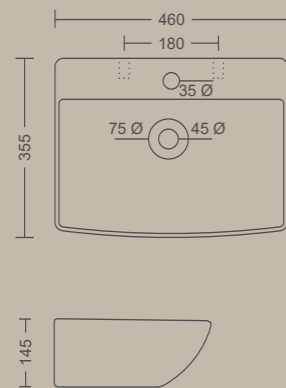

Measurement