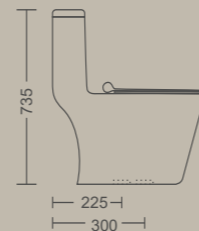

Scan and watch
Flush Technology