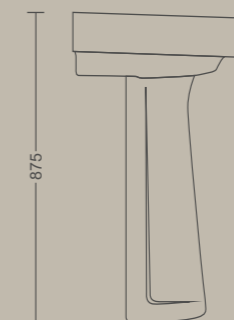

Measurement