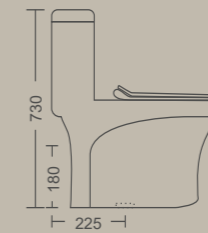

ROLEX

650 X 350 X 735 MM
S Trap 225 MM
P Trap 180 MM
Dual Flush
Flush: Wash Down
Available With Jet

Measurement

Scan and watch
Flush Technology

Scan and watch
Flush Technology

Scan and watch
Flush Technology

Measurement

Scan and watch
Flush Technology

Scan and watch
Flush Technology

Scan and watch
Flush Technology

ONE PIECE TOILET

ELICA

720 X 405 X 670 MM
S Trap 110/225 MM
P Trap 180 MM
Dual Flush
Flush: Wash Down
Available With Jet