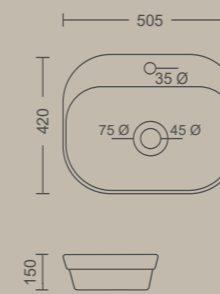

Measurement

VECTOR

550 X 345 X 120 MM

VOTTO

410 X 410 X 160 MM

VINUS

525 X 375 X 140 MM

Measurement

TABLE TOP BASIN

VERO

505 X 420 X 150 MM
Semi Recessed

MODA

605 X 425 X 150 MM
Semi Recessed

GLOBE

700 X 435 X 150 MM
Semi Recessed

Measurement

ARMANI

555 X 360 X 125 MM

ISLAND

550 X 360 X 125 MM

EMPARIO

605 X 360 X 125 MM

Measurement

TABLE TOP BASIN