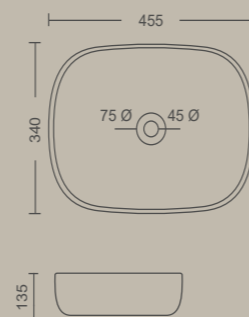

FIX IT
FORGET IT
LIFETIME
WARRANTY

TABLE TOP BASIN

LUNA

420 X 330 X 145 MM

LEMDA

420 X 330 X 145 MM

LAVISH

455 X 340 X 135 MM

Measurement

VECTOR

550 X 345 X 120 MM

VOTTO

410 X 410 X 160 MM

VINUS

525 X 375 X 140 MM

Measurement