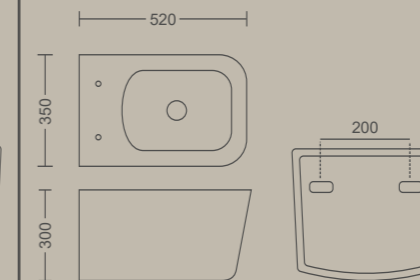

310 X 320 X 460 MM

Measurement

GALA

330 X 240 X 520 MM
With Spreader

OPPO

290 X 280 X 400 MM

LADY

435 X 360 X 100 MM

Measurement

BIDET

NOVELLA

525 X 370 X 310 MM

MODENA

520 X 350 X 300 MM

Measurement

DURABLE
TIMELESS
QUALITY