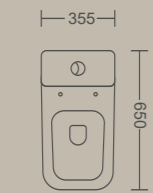

640 X 360 X 730 MM
S Trap 225/300 MM
Dual Flush
Flush: 6D, Rimless, Siphonic
Available With Uf

FORCE

645 X 370 X 745 MM
S Trap 225/300 MM
Dual Flush
Flush: 5D, Rimless, Siphonic
Available With Uf

Measurement