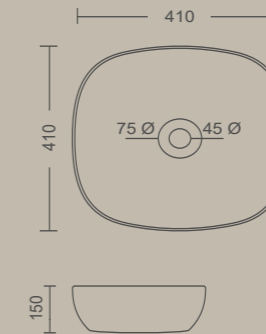

Measurement