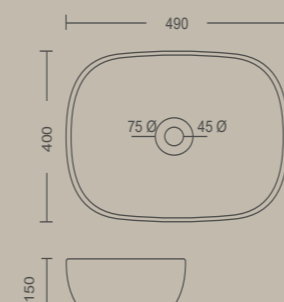

MAHOGANY

TURQUOISE

SAND STONE

PISTACHIO

Measurement

490 X 400 X 150 MM

PASTEL LAVISH - TABLE TOP BASIN

EARTH RED