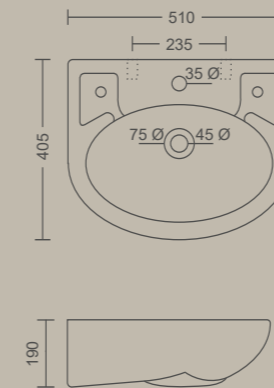

Measurement