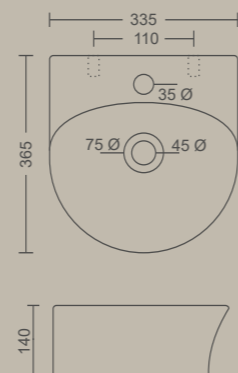

Measurement