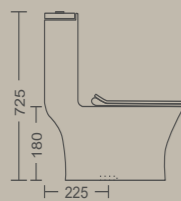

540 X 275 X 580 MM
S Trap 200 MM
P Trap 115 MM
Dual Flush
Flush: Wash Down

SLOP

650 X 360 X 760 MM
S Trap 200/300 MM
P Trap 180 MM
Dual Flush
Flush: Wash Down
Available With Uf
Available With Jet

Measurement