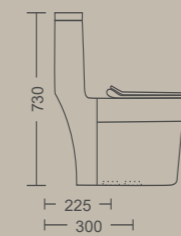

Measurement