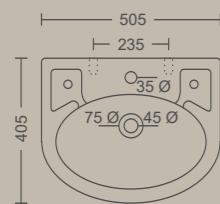

Measurement

CONSIDER TIPS BEFORE SELECTING YOUR BASIN WITH HALF PEDESTAL

Floating Design: Wall-mounted with a half pedestal, this basin gives your bathroom a modern, open feel.

Hide the Pipes: The half pedestal covers the pipes without taking up floor space.

Adjustable Height: Install it at the right height for your comfort.

Space-Saving: Ideal for small bathrooms, it offers elegance without crowding the space.

Modern and Minimal: A half pedestal basin is sleek, simple, and perfect for modern bathrooms.