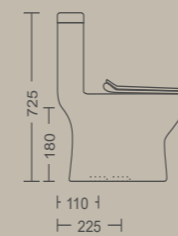

Measurement