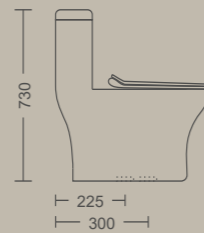

Scan and watch
Flush Technology