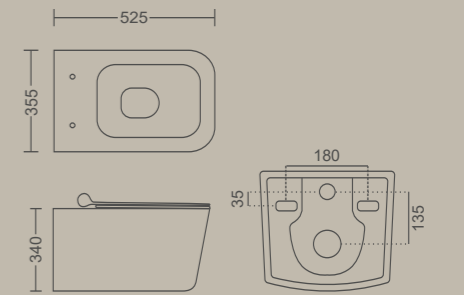

GRAPHITE GREY

PURE WHITE

OLIVE GREEN

Specification

525 X 355 X 340 MM
 Flush: Wash Down
 With Uf Homogeneous
 Cover and Installation Kit

Difference between TITA vs ORDINARY seat cover

HOMOGENEOUS
UF MATERIAL