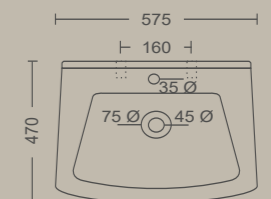

Measurement