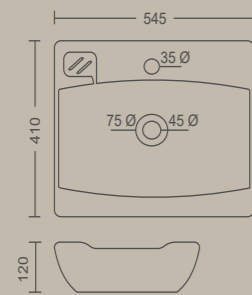

OLIVE

455 X 400 X 145 MM
Wall Mount Option Available

Measurement

TABLE TOP BASIN

NEXUS

545 X 410 X 120 MM

CHINO

515 X 405 X 165 MM
Wall Mount Option Available

EMERALD

635 X 390 X 135 MM

Measurement

ESSENCE

410 X 335 X 140 MM

Measurement

CONSIDER TIPS BEFORE SELECTING YOUR UNDER COUNTER BASIN

Sleek Design: With no rim, this basin blends smoothly into the counter for a clean, modern look.