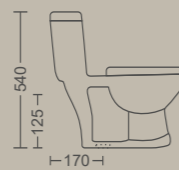

ONE PIECE TOILET

ALFA

650 X 345 X 740 MM
S Trap 225 MM
P Trap 180 MM
Dual Flush
Flush: Wash Down
Available With Jet

OMEGA

650 X 370 X 730 MM
S Trap 225 MM
P Trap 180 MM
Dual Flush
Flush: Wash Down
Available With Jet
Available With Uf

ROLEX

650 X 350 X 735 MM
S Trap 225 MM
P Trap 180 MM
Dual Flush
Flush: Wash Down
Available With Jet

Measurement

Scan and watch
Flush Technology

Scan and watch
Flush Technology

Scan and watch
Flush Technology

Measurement

Scan and watch
Flush Technology

Scan and watch
Flush Technology

Scan and watch
Flush Technology

ONE PIECE TOILET

ELICA

720 X 405 X 670 MM
S Trap 110/225 MM
P Trap 180 MM
Dual Flush
Flush: Wash Down
Available With Jet