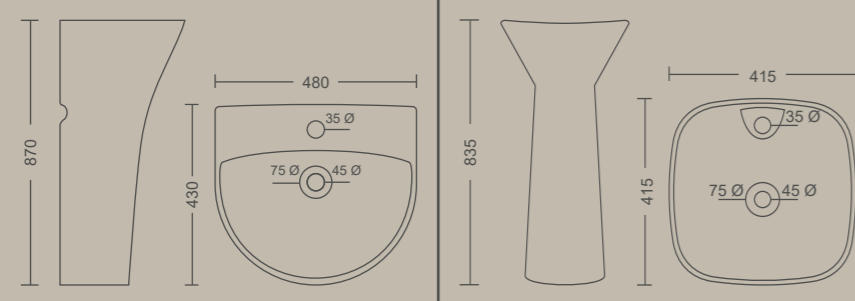

FIONA

480 X 430 X 870 MM

PEARL

415 X 415 X 835 MM

Measurement

ONE PIECE BASIN

CROFTON

420 X 380 X 350 MM