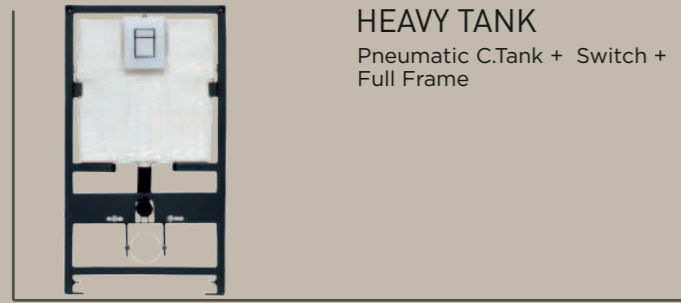

CONCEALED TANK