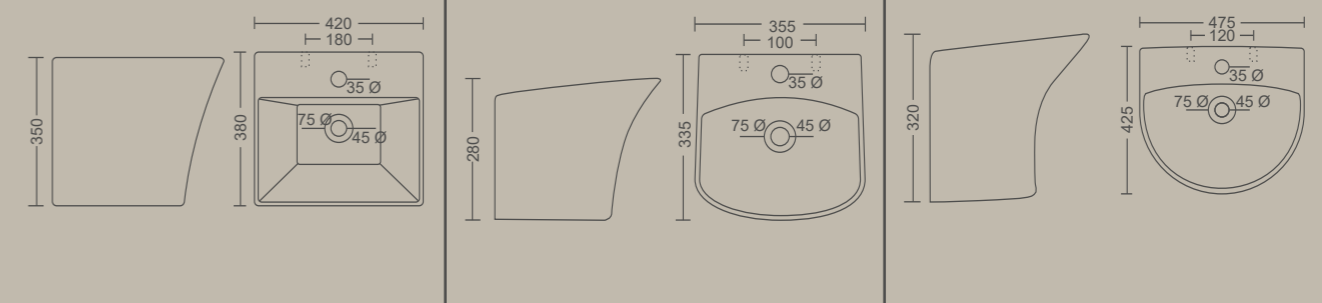

BERLIN

355 X 335 X 280 MM

KYLIS

475 X 425 X 320 MM

Measurement

CYLINDER

370 X 355 X 355 MM

Measurement