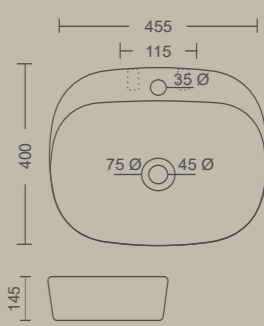

CUBE

410 X 410 X 150 MM

CLASSIC

630 X 390 X 145 MM

Measurement

NOVA

470 X 470 X 160 MM
Semi Recessed

MOON

OLIVE

455 X 400 X 145 MM
Wall Mount Option Available

Measurement

TABLE TOP BASIN

NEXUS

545 X 410 X 120 MM

CHINO

515 X 405 X 165 MM
Wall Mount Option Available

EMERALD

635 X 390 X 135 MM

Measurement

ESSENCE

410 X 335 X 140 MM

Measurement

CONSIDER TIPS BEFORE SELECTING YOUR UNDER COUNTER BASIN

Sleek Design: With no rim, this basin blends smoothly into the counter for a clean, modern look.