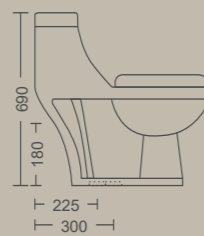

Measurement

Scan and watch
Flush Technology

Scan and watch
Flush Technology

Scan and watch
Flush Technology

ONE PIECE TOILET

ELICA

720 X 405 X 670 MM
S Trap 110/225 MM
P Trap 180 MM
Dual Flush
Flush: Wash Down
Available With Jet

CODI

695 X 365 X 690 MM
S Trap 225/300 MM
P Trap 180 MM
Dual Flush
Flush: Wash Down

CLIVE

610 X 360 X 700 MM
S Trap 225/300 MM
Dual Flush
Flush: Siphonic

Measurement

Scan and watch
Flush Technology

Scan and watch
Flush Technology