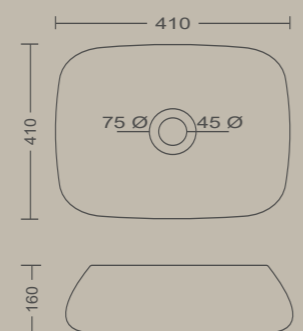

Measurement

VECTOR

550 X 345 X 120 MM

VOTTO

410 X 410 X 160 MM

VINUS

525 X 375 X 140 MM

Measurement