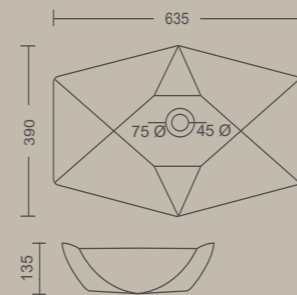

Measurement