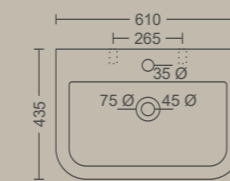

Measurement