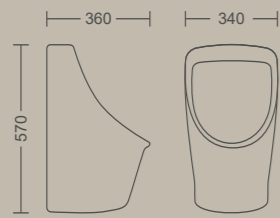

Practical and Neat: Urinals offer a clean and efficient solution for bathrooms.

UNSTOPPABLE
PERFORMANCE
JUST LIKE YOU

URINAL

WINZ

360 X 340 X 570 MM

OPAL

250 X 290 X 500 MM

FLATBACK

310 X 320 X 460 MM

Measurement

GALA

330 X 240 X 520 MM
With Spreader

OPPO

290 X 280 X 400 MM

LADY

435 X 360 X 100 MM