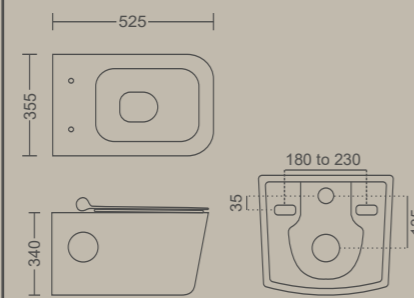

Measurement