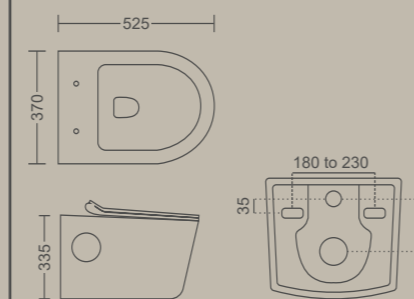

Measurement