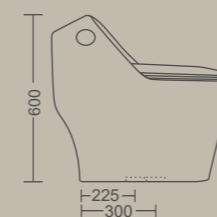

NICOSIS

700 X 450 X 620 MM
S Trap 300 MM
Flush: Siphonic
Uf Hydraulic Seat Cover

MAHARAJA

700 X 510 X 650 MM
S Trap 300 MM
Flush: Siphonic
Heavy Hydraulic Seat Cover

Measurement

ONE PIECE TOILET

CINOVA

650 X 355 X 725 MM
S Trap 225 MM
P Trap 180 MM
Dual Flush
Flush: Wash Down
Available With Uf