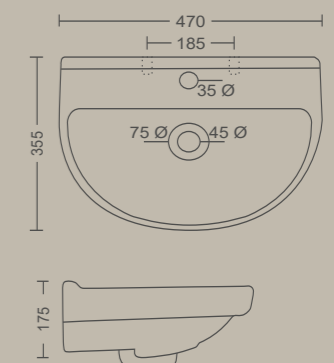

Compact and Efficient: A small basin gives you big functionality in a compact form.

SMALL BASIN

ARROW

450 X 275 X 150 MM
Wall Mount Option Available

ZARA

435 X 290 X 140 MM
Wall Mount Option Available
Counter Top Option Available

EVA

470 X 355 X 175 MM
Wall Mount Option Available

Measurement

ALTO

455 X 370 X 160 MM
Wall Mount Option Available

MINT

385 X 300 X 180 MM
Wall Mount Option Available

COSY