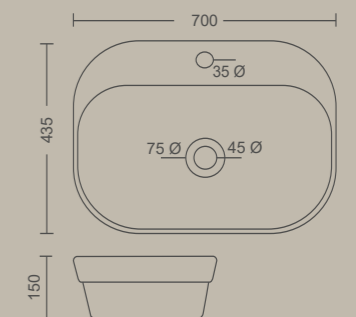

Measurement

VECTOR

550 X 345 X 120 MM

VOTTO

410 X 410 X 160 MM

VINUS

525 X 375 X 140 MM

Measurement

TABLE TOP BASIN

VERO

505 X 420 X 150 MM
Semi Recessed

MODA

605 X 425 X 150 MM
Semi Recessed

GLOBE

700 X 435 X 150 MM
Semi Recessed

Measurement

ARMANI

555 X 360 X 125 MM

ISLAND

550 X 360 X 125 MM

EMPARIO

605 X 360 X 125 MM

Measurement

TABLE TOP BASIN