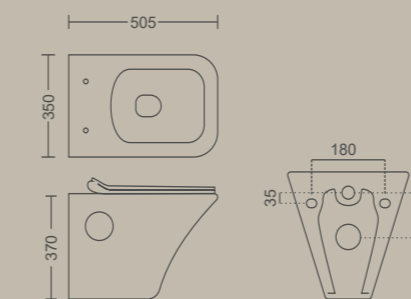

Measurement

WALL HUNG TOILET

LIVA rimless

525 X 355 X 340 MM
Flush: Wash Down
Available With Uf

SPIRAL rimless

540 X 360 X 360 MM
Flush: Wash Down
Available With Uf

innovation

Measurement

spiral bowl area

DURA rimless

505 X 350 X 370 MM
Flush: Wash Down
Available With Uf

ELEMENT

535 X 350 X 345 MM
Flush: Wash Down
Available With Jet
Available With Uf

VELENCIA

560 X 365 X 400 MM
Flush: Wash Down
Available With Jet
Available With Uf

Measurement

WALL HUNG TOILET

ESSENCE

490 X 350 X 360 MM
Flush: Wash Down
Available With Jet

MARVEL

495 X 355 X 300 MM
Flush: Wash Down
Available With Jet
Available With Uf

ENIGMA rimless

535 X 350 X 370 MM
Flush: Wash Down

Measurement

ENIGMA

535 X 350 X 370 MM
Flush: Wash Down
Available With Jet

ELICA

480 X 370 X 330 MM
Flush: Wash Down

BELLEZA

490 X 345 X 330 MM
Flush: Wash Down

Measurement