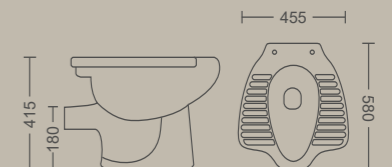

CLOSET

MARIO EWC S/P

545 X 370 X 400 MM
S Trap
P Trap 180 MM
With Hydraulic Cover

CIMBERLY EWC S/P

550 X 350 X 400 MM
S Trap
P Trap 180 MM
With Hydraulic Cover

SELVO

560 X 375 X 400 MM
S Trap

Measurement

CLOSET

ELITE EWC P

550 X 360 X 410 MM
P Trap 180 MM

ANGLO S

580 X 455 X 415 MM
S Trap

ANGLO P

580 X 455 X 415 MM
P Trap 180 MM

Measurement

CARARA EWC S

570 X 345 X 410 MM
S Trap
With Hydraulic Cover

CARARA EWC P

570 X 345 X 410 MM
P Trap 180 MM
With Hydraulic Cover

ELITE EWC S

550 X 360 X 410 MM
S Trap

Measurement

C.T. PAN 20"