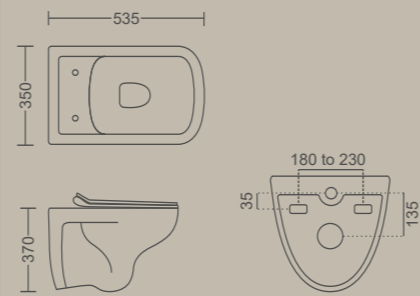

spiral bowl area

DURA rimless

505 X 350 X 370 MM
Flush: Wash Down
Available With Uf

ELEMENT

535 X 350 X 345 MM
Flush: Wash Down
Available With Jet
Available With Uf

VELENCIA

560 X 365 X 400 MM
Flush: Wash Down
Available With Jet
Available With Uf

Measurement

WALL HUNG TOILET

ESSENCE

490 X 350 X 360 MM
Flush: Wash Down
Available With Jet

MARVEL

495 X 355 X 300 MM
Flush: Wash Down
Available With Jet
Available With Uf

ENIGMA rimless

535 X 350 X 370 MM
Flush: Wash Down

Measurement

ENIGMA

535 X 350 X 370 MM
Flush: Wash Down
Available With Jet

ELICA

480 X 370 X 330 MM
Flush: Wash Down

BELLEZA

490 X 345 X 330 MM
Flush: Wash Down

Measurement