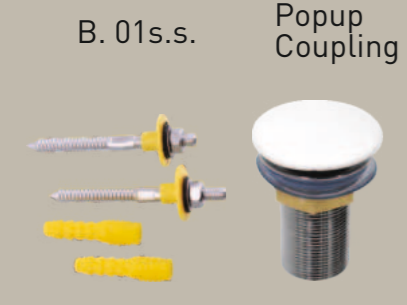

SEAT COVER

FLUSH TANK

CONCEALED TANK

ACCESSORIES

FOR ONE PIECE TOILET

FOR WALL HUNG TOILET

FOR BASIN

FOR URINAL