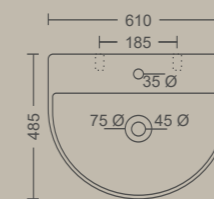

Measurement