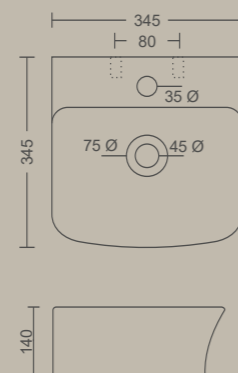

Measurement