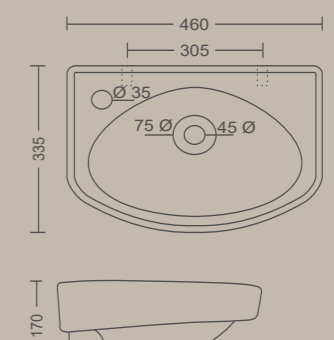

EVA

470 X 355 X 175 MM
Wall Mount Option Available

Measurement

ALTO

455 X 370 X 160 MM
Wall Mount Option Available

MINT

385 X 300 X 180 MM
Wall Mount Option Available

COSY

460 X 335 X 170 MM
Wall Mount Option Available

Measurement

SMALL BASIN

VITA

460 X 355 X 145 MM
Wall Mount Option Available
Counter Top Option Available

ZEST

510 X 375 X 165 MM
Wall Mount Option Available

CORNER