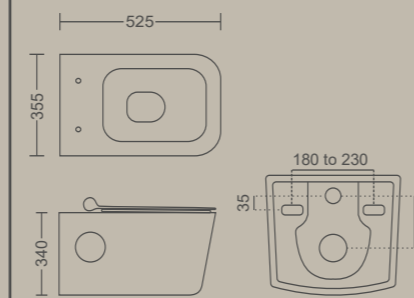

Measurement