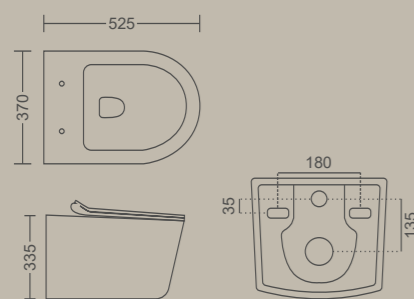

Measurement