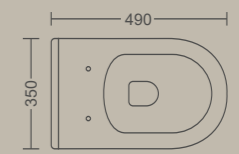

Measurement