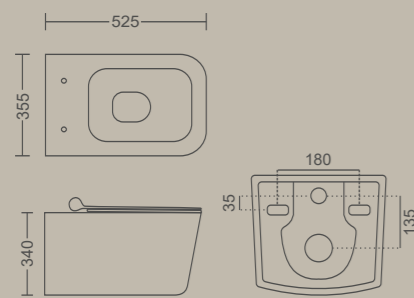

Measurement