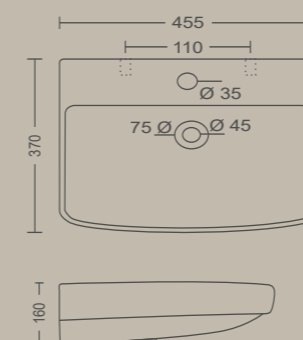

Compact and Efficient: A small basin gives you big functionality in a compact form.

SMALL BASIN

ARROW

450 X 275 X 150 MM
Wall Mount Option Available

ZARA

435 X 290 X 140 MM
Wall Mount Option Available
Counter Top Option Available

EVA

470 X 355 X 175 MM
Wall Mount Option Available

Measurement

ALTO

455 X 370 X 160 MM
Wall Mount Option Available

MINT

385 X 300 X 180 MM
Wall Mount Option Available

COSY

460 X 335 X 170 MM
Wall Mount Option Available

Measurement

SMALL BASIN

VITA

460 X 355 X 145 MM
Wall Mount Option Available
Counter Top Option Available

ZEST

510 X 375 X 165 MM
Wall Mount Option Available

CORNER