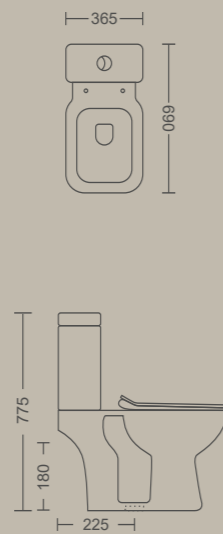

TWO PIECE TOILET

SIGMA

650 X 380 X 775 MM
P Trap 180 MM
Dual Flush
Flush: Wash Down

EVA ITALIA

650 X 410 X 760 MM
S Trap 225 MM
P Trap 180 MM
Dual Flush
Flush: Wash Down

Measurement

Measurement

CONSIDER TIPS BEFORE SELECTING YOUR WALL HUNG TOILET