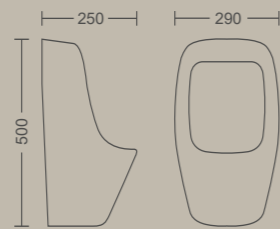

Practical and Neat: Urinals offer a clean and efficient solution for bathrooms.

UNSTOPPABLE
PERFORMANCE
JUST LIKE YOU

URINAL

WINZ

360 X 340 X 570 MM

OPAL

250 X 290 X 500 MM

FLATBACK

310 X 320 X 460 MM

Measurement

GALA

330 X 240 X 520 MM
With Spreader

OPPO

290 X 280 X 400 MM

LADY

435 X 360 X 100 MM