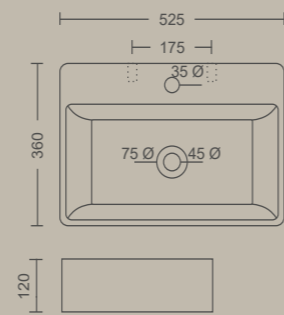

ARMANI

555 X 360 X 125 MM

ISLAND

550 X 360 X 125 MM

EMPARIO

605 X 360 X 125 MM

Measurement

TABLE TOP BASIN

CANNON

410 X 410 X 150 MM
Wall Mount Option Available

NEPTUNE

465 X 360 X 125 MM
Wall Mount Option Available

CRYSTAL

525 X 360 X 120 MM
Wall Mount Option Available

Measurement

ANTILIA

800 X 360 X 130 MM

ELEGANCE

590 X 370 X 100 MM

IMPERIAL

690 X 400 X 140 MM

Measurement

TABLE TOP BASIN

PIXAL