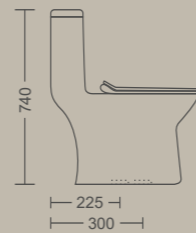

Scan and watch
Flush Technology