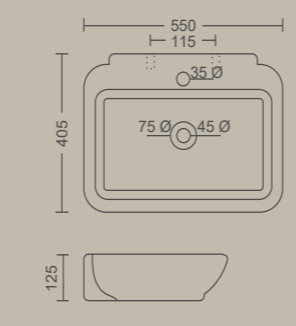

CUBE

410 X 410 X 150 MM

CLASSIC

630 X 390 X 145 MM

Measurement

NOVA

470 X 470 X 160 MM
Semi Recessed

MOON

440 X 440 X 135 MM
Wall Mount Option Available

GRACE

570 X 470 X 150 MM
Wall Mount Option Available

Measurement

GRAFFITI

550 X 405 X 125 MM
Wall Mount Option Available

SINCE

405 X 405 X 155 MM
Wall Mount Option Available

OLIVE

455 X 400 X 145 MM
Wall Mount Option Available

Measurement

TABLE TOP BASIN

NEXUS

545 X 410 X 120 MM

CHINO

515 X 405 X 165 MM
Wall Mount Option Available

EMERALD

635 X 390 X 135 MM

Measurement

ESSENCE

410 X 335 X 140 MM

Measurement

CONSIDER TIPS BEFORE SELECTING YOUR UNDER COUNTER BASIN

Sleek Design: With no rim, this basin blends smoothly into the counter for a clean, modern look.