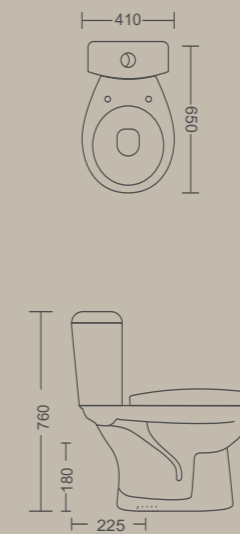

TWO PIECE TOILET

SIGMA

650 X 380 X 775 MM
P Trap 180 MM
Dual Flush
Flush: Wash Down

EVA ITALIA

650 X 410 X 760 MM
S Trap 225 MM
P Trap 180 MM
Dual Flush
Flush: Wash Down

Measurement

Measurement

CONSIDER TIPS BEFORE SELECTING YOUR WALL HUNG TOILET