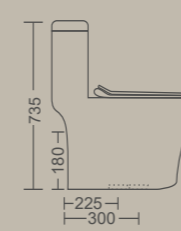

Measurement