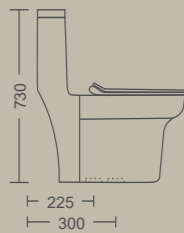

COCOON

630 X 370 X 730 MM
S Trap 225/300 MM
Dual Flush
Flush: Rimless, Siphonic

MICRO baby toilet

470 X 290 X 540 MM
S Trap 170 MM
P Trap 125 MM
Dual Flush
Flush: Wash Down

NEXA

640 X 345 X 700 MM
S Trap 225/300 MM
Dual Flush
Flush: Siphonic

ONE PIECE TOILET

ALFA

650 X 345 X 740 MM
S Trap 225 MM
P Trap 180 MM
Dual Flush
Flush: Wash Down
Available With Jet

OMEGA

650 X 370 X 730 MM
S Trap 225 MM
P Trap 180 MM
Dual Flush
Flush: Wash Down
Available With Jet
Available With Uf

ROLEX

650 X 350 X 735 MM
S Trap 225 MM
P Trap 180 MM
Dual Flush
Flush: Wash Down
Available With Jet

Measurement

Scan and watch
Flush Technology

Scan and watch
Flush Technology

Scan and watch
Flush Technology

Measurement

Scan and watch
Flush Technology

Scan and watch
Flush Technology

Scan and watch
Flush Technology

ONE PIECE TOILET

ELICA

720 X 405 X 670 MM
S Trap 110/225 MM
P Trap 180 MM
Dual Flush
Flush: Wash Down
Available With Jet