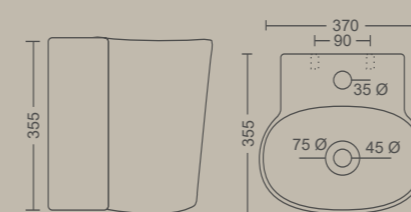

BERLIN

355 X 335 X 280 MM

KYLIS

475 X 425 X 320 MM

Measurement

CYLINDER

370 X 355 X 355 MM

Measurement