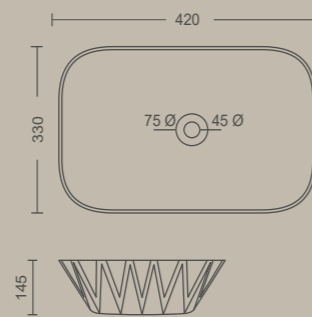

FIX IT
FORGET IT
LIFETIME
WARRANTY

TABLE TOP BASIN

LUNA

420 X 330 X 145 MM

LEMDA

420 X 330 X 145 MM

LAVISH

455 X 340 X 135 MM

Measurement

VECTOR

550 X 345 X 120 MM

VOTTO

410 X 410 X 160 MM

VINUS

525 X 375 X 140 MM

Measurement