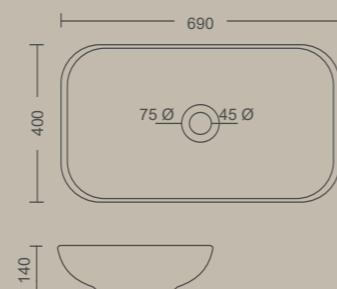

ARMANI

555 X 360 X 125 MM

ISLAND

550 X 360 X 125 MM

EMPARIO

605 X 360 X 125 MM

Measurement

TABLE TOP BASIN

CANNON

410 X 410 X 150 MM
Wall Mount Option Available

NEPTUNE

465 X 360 X 125 MM
Wall Mount Option Available

CRYSTAL

525 X 360 X 120 MM
Wall Mount Option Available

Measurement

ANTILIA

800 X 360 X 130 MM

ELEGANCE

590 X 370 X 100 MM

IMPERIAL

690 X 400 X 140 MM

Measurement

TABLE TOP BASIN

PIXAL