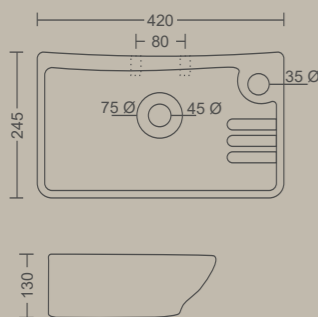

Measurement