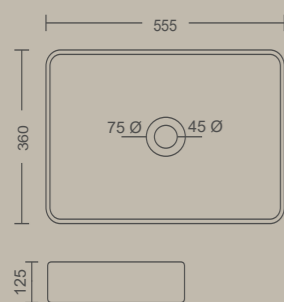

OCEAN BLUE

MAHOGANY

TURQUOISE

SAND STONE

PISTACHIO

Measurement

555 X 360 X 125 MM

PASTEL CHROMO - TABLE TOP BASIN