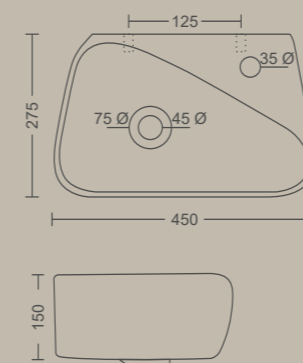

Measurement