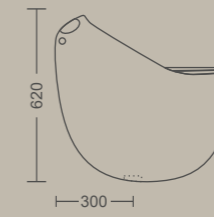

NICOSIS

700 X 450 X 620 MM
S Trap 300 MM
Flush: Siphonic
Uf Hydraulic Seat Cover

MAHARAJA

700 X 510 X 650 MM
S Trap 300 MM
Flush: Siphonic
Heavy Hydraulic Seat Cover

Measurement

ONE PIECE TOILET

CINOVA

650 X 355 X 725 MM
S Trap 225 MM
P Trap 180 MM
Dual Flush
Flush: Wash Down
Available With Uf