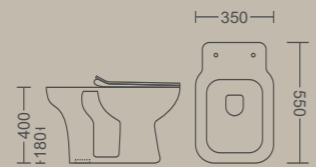

CLOSET

MARIO EWC S/P

545 X 370 X 400 MM
S Trap
P Trap 180 MM
With Hydraulic Cover

CIMBERLY EWC S/P

550 X 350 X 400 MM
S Trap
P Trap 180 MM
With Hydraulic Cover

SELVO

560 X 375 X 400 MM
S Trap

Measurement

CLOSET

ELITE EWC P

550 X 360 X 410 MM
P Trap 180 MM

ANGLO S

580 X 455 X 415 MM
S Trap

ANGLO P

580 X 455 X 415 MM
P Trap 180 MM

Measurement