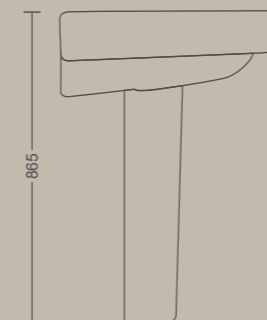

Measurement