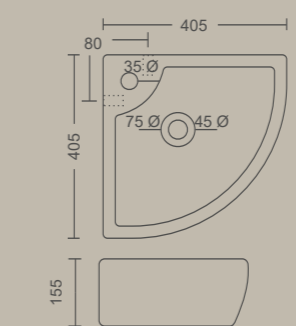

440 X 440 X 135 MM
Wall Mount Option Available

GRACE

570 X 470 X 150 MM
Wall Mount Option Available

Measurement

GRAFFITI

550 X 405 X 125 MM
Wall Mount Option Available

SINCE

405 X 405 X 155 MM
Wall Mount Option Available

OLIVE

455 X 400 X 145 MM
Wall Mount Option Available

Measurement

TABLE TOP BASIN

NEXUS

545 X 410 X 120 MM

CHINO

515 X 405 X 165 MM
Wall Mount Option Available

EMERALD

635 X 390 X 135 MM

Measurement

ESSENCE

410 X 335 X 140 MM

Measurement

CONSIDER TIPS BEFORE SELECTING YOUR UNDER COUNTER BASIN

Sleek Design: With no rim, this basin blends smoothly into the counter for a clean, modern look.