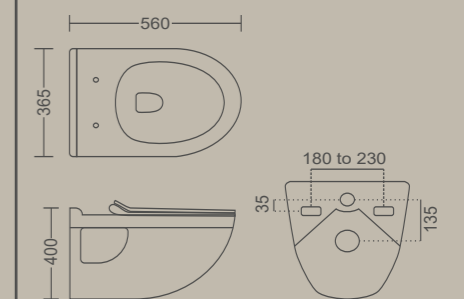

spiral bowl area

DURA rimless

505 X 350 X 370 MM
Flush: Wash Down
Available With Uf

ELEMENT

535 X 350 X 345 MM
Flush: Wash Down
Available With Jet
Available With Uf

VELENCIA

560 X 365 X 400 MM
Flush: Wash Down
Available With Jet
Available With Uf

Measurement

WALL HUNG TOILET

ESSENCE

490 X 350 X 360 MM
Flush: Wash Down
Available With Jet

MARVEL

495 X 355 X 300 MM
Flush: Wash Down
Available With Jet
Available With Uf

ENIGMA rimless

535 X 350 X 370 MM
Flush: Wash Down