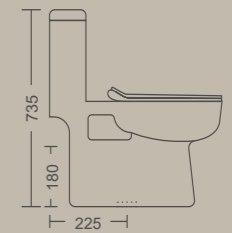

ONE PIECE TOILET

ALFA

650 X 345 X 740 MM
S Trap 225 MM
P Trap 180 MM
Dual Flush
Flush: Wash Down
Available With Jet

OMEGA

650 X 370 X 730 MM
S Trap 225 MM
P Trap 180 MM
Dual Flush
Flush: Wash Down
Available With Jet
Available With Uf

ROLEX

650 X 350 X 735 MM
S Trap 225 MM
P Trap 180 MM
Dual Flush
Flush: Wash Down
Available With Jet

Measurement

Scan and watch
Flush Technology

Scan and watch
Flush Technology

Scan and watch
Flush Technology

Measurement

Scan and watch
Flush Technology

Scan and watch
Flush Technology

Scan and watch
Flush Technology

ONE PIECE TOILET

ELICA

720 X 405 X 670 MM
S Trap 110/225 MM
P Trap 180 MM
Dual Flush
Flush: Wash Down
Available With Jet