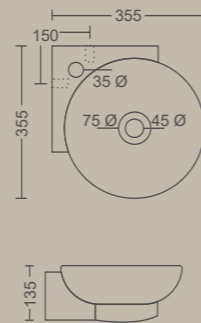

Measurement