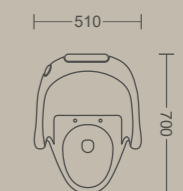

NICOSIS

700 X 450 X 620 MM
S Trap 300 MM
Flush: Siphonic
Uf Hydraulic Seat Cover

MAHARAJA

700 X 510 X 650 MM
S Trap 300 MM
Flush: Siphonic
Heavy Hydraulic Seat Cover

Measurement

ONE PIECE TOILET

CINOVA

650 X 355 X 725 MM
S Trap 225 MM
P Trap 180 MM
Dual Flush
Flush: Wash Down
Available With Uf