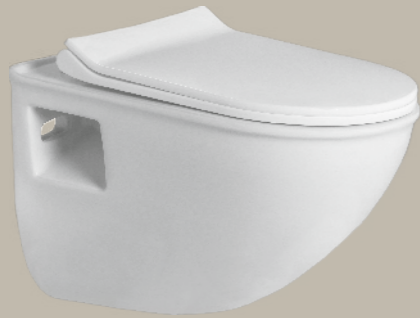

WALL HUNG TOILET

ESSENCE

490 X 350 X 360 MM
Flush: Wash Down
Available With Jet