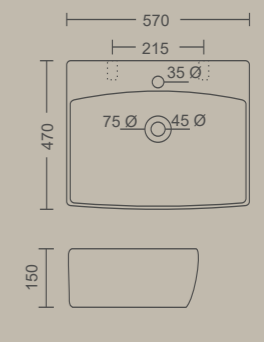

CUBE

410 X 410 X 150 MM

CLASSIC

630 X 390 X 145 MM

Measurement

NOVA

470 X 470 X 160 MM
Semi Recessed

MOON

440 X 440 X 135 MM
Wall Mount Option Available

GRACE

570 X 470 X 150 MM
Wall Mount Option Available

Measurement

GRAFFITI

550 X 405 X 125 MM
Wall Mount Option Available

SINCE

405 X 405 X 155 MM
Wall Mount Option Available

OLIVE

455 X 400 X 145 MM
Wall Mount Option Available

Measurement

TABLE TOP BASIN

NEXUS

545 X 410 X 120 MM

CHINO

515 X 405 X 165 MM
Wall Mount Option Available

EMERALD

635 X 390 X 135 MM

Measurement

ESSENCE

410 X 335 X 140 MM

Measurement

CONSIDER TIPS BEFORE SELECTING YOUR UNDER COUNTER BASIN

Sleek Design: With no rim, this basin blends smoothly into the counter for a clean, modern look.