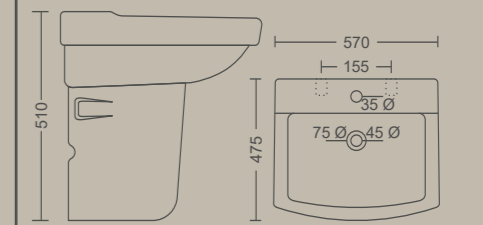

ALTIS

575 X 470 X 505 MM

STUDIO

570 X 490 X 505 MM

VIVA

570 X 475 X 510 MM

Measurement

BASIN WITH HALF PEDESTAL