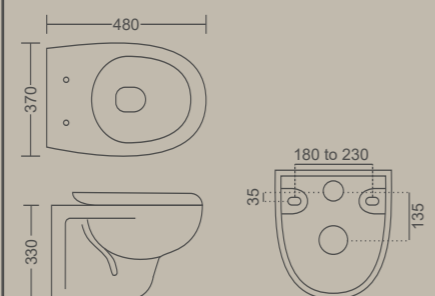

Measurement

WALL HUNG TOILET

ESSENCE

490 X 350 X 360 MM
Flush: Wash Down
Available With Jet

MARVEL

495 X 355 X 300 MM
Flush: Wash Down
Available With Jet
Available With Uf

ENIGMA rimless

535 X 350 X 370 MM
Flush: Wash Down

Measurement

ENIGMA

535 X 350 X 370 MM
Flush: Wash Down
Available With Jet

ELICA

480 X 370 X 330 MM
Flush: Wash Down

BELLEZA

490 X 345 X 330 MM
Flush: Wash Down

Measurement