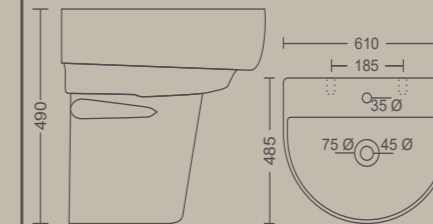

BASIN WITH HALF PEDESTAL

NEO BIG

610 X 435 X 510 MM

COCOON

610 X 485 X 490 MM

CHINO

515 X 405 X 445 MM

Measurement