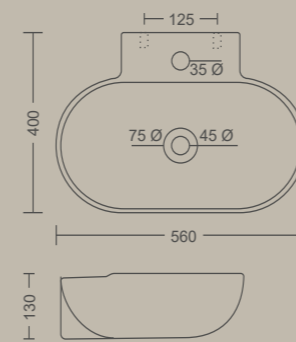

440 X 440 X 135 MM
Wall Mount Option Available

GRACE

570 X 470 X 150 MM
Wall Mount Option Available

Measurement

GRAFFITI

550 X 405 X 125 MM
Wall Mount Option Available

SINCE

405 X 405 X 155 MM
Wall Mount Option Available

OLIVE

455 X 400 X 145 MM
Wall Mount Option Available

Measurement

TABLE TOP BASIN

NEXUS

545 X 410 X 120 MM

CHINO

515 X 405 X 165 MM
Wall Mount Option Available