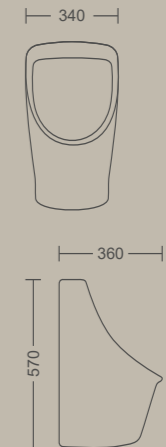

Measurement