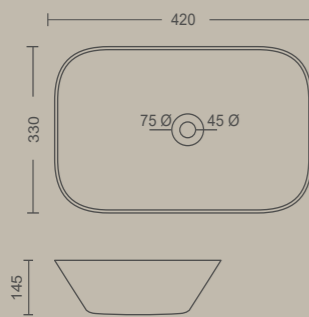

FIX IT
FORGET IT
LIFETIME
WARRANTY

TABLE TOP BASIN

LUNA

420 X 330 X 145 MM

LEMDA

420 X 330 X 145 MM

LAVISH

455 X 340 X 135 MM

Measurement

VECTOR

550 X 345 X 120 MM

VOTTO

410 X 410 X 160 MM

VINUS

525 X 375 X 140 MM

Measurement

ARMANI

555 X 360 X 125 MM

ISLAND

550 X 360 X 125 MM

EMPARIO

605 X 360 X 125 MM

Measurement

TABLE TOP BASIN