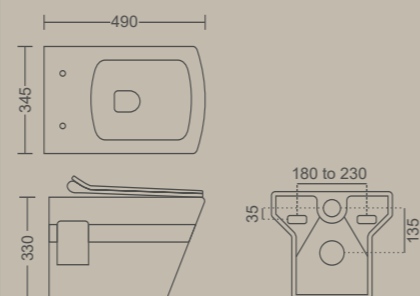

Measurement

ENIGMA

535 X 350 X 370 MM
Flush: Wash Down
Available With Jet

ELICA

480 X 370 X 330 MM
Flush: Wash Down

BELLEZA

490 X 345 X 330 MM
Flush: Wash Down

Measurement