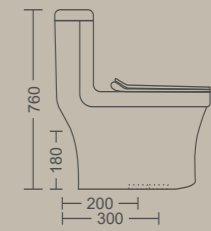

540 X 275 X 580 MM
S Trap 200 MM
P Trap 115 MM
Dual Flush
Flush: Wash Down

SLOP

650 X 360 X 760 MM
S Trap 200/300 MM
P Trap 180 MM
Dual Flush
Flush: Wash Down
Available With Uf
Available With Jet

Measurement

Scan and watch
Flush Technology

Scan and watch
Flush Technology

Scan and watch
Flush Technology

Measurement

Scan and watch
Flush Technology

Scan and watch
Flush Technology

Scan and watch
Flush Technology

ONE PIECE TOILET