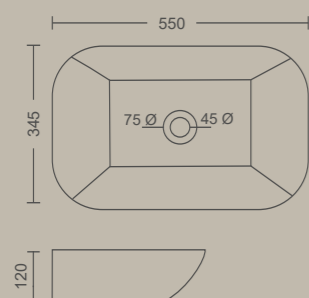

Measurement

VECTOR

550 X 345 X 120 MM

VOTTO

410 X 410 X 160 MM

VINUS

525 X 375 X 140 MM

Measurement