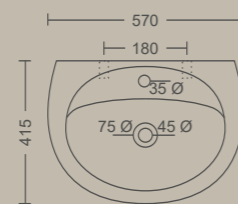

Measurement

CONSIDER TIPS BEFORE SELECTING YOUR BASIN WITH HALF PEDESTAL

Floating Design: Wall-mounted with a half pedestal, this basin gives your bathroom a modern, open feel.

Hide the Pipes: The half pedestal covers the pipes without taking up floor space.

Adjustable Height: Install it at the right height for your comfort.

Space-Saving: Ideal for small bathrooms, it offers elegance without crowding the space.

Modern and Minimal: A half pedestal basin is sleek, simple, and perfect for modern bathrooms.