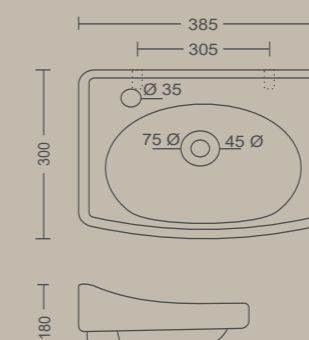

Compact and Efficient: A small basin gives you big functionality in a compact form.

SMALL BASIN

ARROW

450 X 275 X 150 MM
Wall Mount Option Available

ZARA

435 X 290 X 140 MM
Wall Mount Option Available
Counter Top Option Available

EVA

470 X 355 X 175 MM
Wall Mount Option Available

Measurement

ALTO

455 X 370 X 160 MM
Wall Mount Option Available

MINT

385 X 300 X 180 MM
Wall Mount Option Available

COSY

460 X 335 X 170 MM
Wall Mount Option Available

Measurement

SMALL BASIN

VITA

460 X 355 X 145 MM
Wall Mount Option Available
Counter Top Option Available

ZEST

510 X 375 X 165 MM
Wall Mount Option Available

CORNER