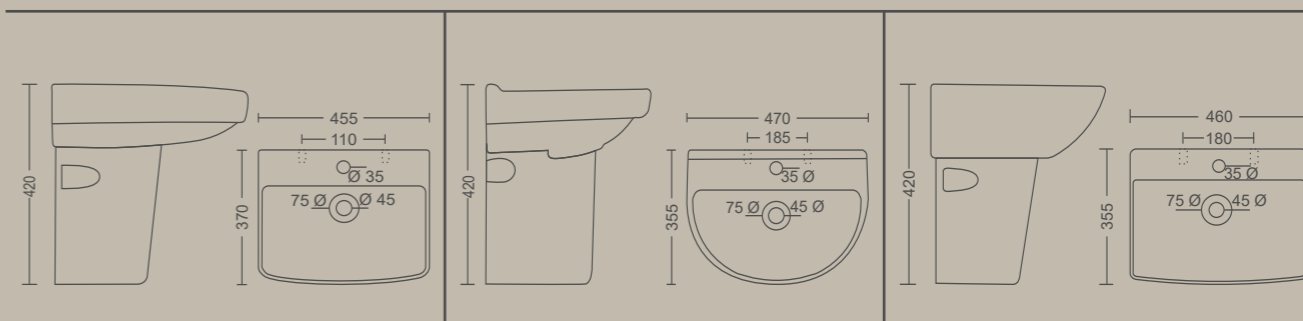

455 X 370 X 420 MM

EVA

470 X 355 X 420 MM

VITA

460 X 355 X 420 MM

Measurement

CONSIDER TIPS BEFORE SELECTING YOUR SMALL BASIN

Space-Saver: A small basin is perfect for tiny bathrooms or powder rooms.