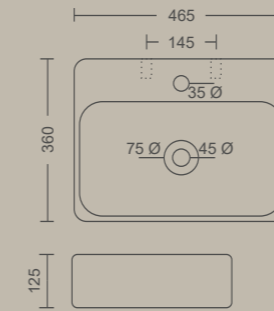

Measurement