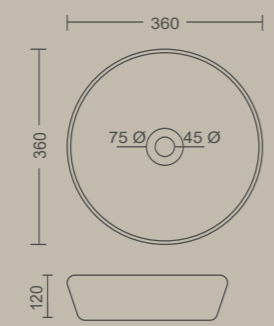

Measurement