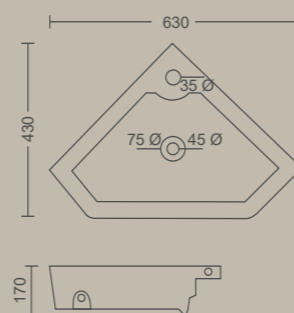

800 X 475 X 230 MM

KONA

630 X 430 X 170 MM

Measurement

CONSIDER TIPS BEFORE SELECTING YOUR BASIN WITH PEDESTAL

Solid Support: The Pedestal basin offers complete support for the basin, ensuring stability.

Hide the Pipes: The pedestal neatly hides all plumbing for a clean, polished look.