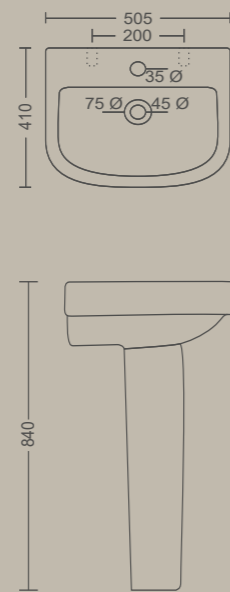

Measurement