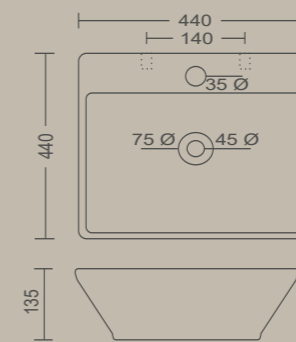

440 X 440 X 135 MM
Wall Mount Option Available

GRACE

570 X 470 X 150 MM
Wall Mount Option Available

Measurement

GRAFFITI

550 X 405 X 125 MM
Wall Mount Option Available

SINCE

405 X 405 X 155 MM
Wall Mount Option Available

OLIVE

455 X 400 X 145 MM
Wall Mount Option Available

Measurement

TABLE TOP BASIN

NEXUS

545 X 410 X 120 MM

CHINO

515 X 405 X 165 MM
Wall Mount Option Available