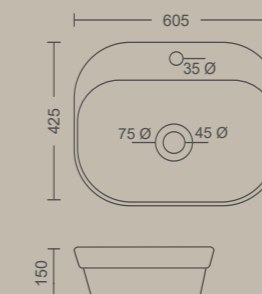

Measurement

VECTOR

550 X 345 X 120 MM

VOTTO

410 X 410 X 160 MM

VINUS

525 X 375 X 140 MM

Measurement

TABLE TOP BASIN

VERO

505 X 420 X 150 MM
Semi Recessed

MODA

605 X 425 X 150 MM
Semi Recessed

GLOBE

700 X 435 X 150 MM
Semi Recessed

Measurement

ARMANI

555 X 360 X 125 MM

ISLAND

550 X 360 X 125 MM

EMPARIO

605 X 360 X 125 MM

Measurement

TABLE TOP BASIN