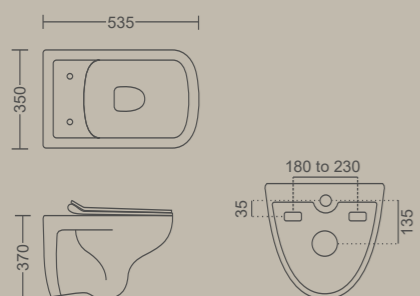

Measurement

WALL HUNG TOILET

ESSENCE

490 X 350 X 360 MM
Flush: Wash Down
Available With Jet

MARVEL

495 X 355 X 300 MM
Flush: Wash Down
Available With Jet
Available With Uf

ENIGMA rimless

535 X 350 X 370 MM
Flush: Wash Down

Measurement

ENIGMA

535 X 350 X 370 MM
Flush: Wash Down
Available With Jet

ELICA

480 X 370 X 330 MM
Flush: Wash Down

BELLEZA

490 X 345 X 330 MM
Flush: Wash Down

Measurement