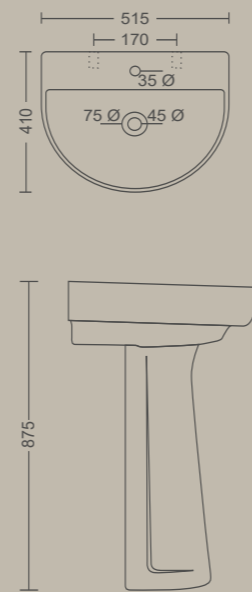

Measurement

FULL BLACK SERIES

MARVEL - Wall Hung Toilet

495 X 355 X 300 MM
Flush: Wash Down
Available With Uf

NEO - Pedestal Basin

505 X 410 X 840 MM

COCOON MINI - Pedestal Basin

515 X 410 X 875 MM

FULL BLACK SERIES

NEPTUNE - Table Top Basin

465 X 360 X 125 MM
Wall Mount Option Available

CUBE - Table Top Basin

410 X 410 X 150 MM

WINZ - Urinal

360 X 340 X 570 MM

Measurement