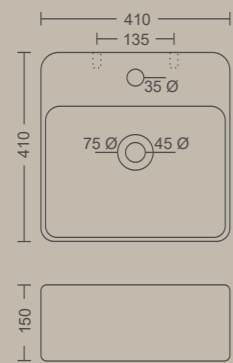

ARMANI

555 X 360 X 125 MM

ISLAND

550 X 360 X 125 MM

EMPARIO

605 X 360 X 125 MM

Measurement

TABLE TOP BASIN

CANNON

410 X 410 X 150 MM
Wall Mount Option Available

NEPTUNE

465 X 360 X 125 MM
Wall Mount Option Available

CRYSTAL

525 X 360 X 120 MM
Wall Mount Option Available

Measurement

ANTILIA

800 X 360 X 130 MM

ELEGANCE

590 X 370 X 100 MM

IMPERIAL

690 X 400 X 140 MM

Measurement

TABLE TOP BASIN

PIXAL