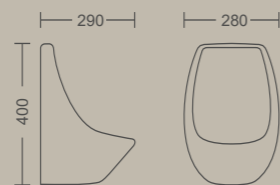

Measurement