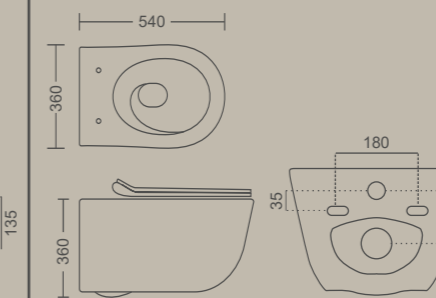

Measurement

WALL HUNG TOILET

LIVA rimless

525 X 355 X 340 MM
Flush: Wash Down
Available With Uf

SPIRAL rimless

540 X 360 X 360 MM
Flush: Wash Down
Available With Uf

innovation

Measurement