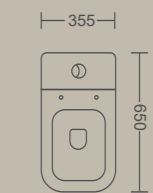

540 X 275 X 580 MM
S Trap 200 MM
P Trap 115 MM
Dual Flush
Flush: Wash Down

SLOP

650 X 360 X 760 MM
S Trap 200/300 MM
P Trap 180 MM
Dual Flush
Flush: Wash Down
Available With Uf
Available With Jet

Measurement