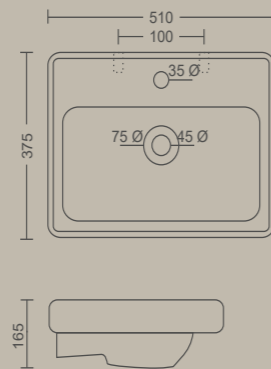

Measurement