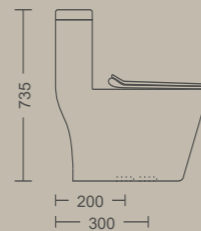

Scan and watch
Flush Technology