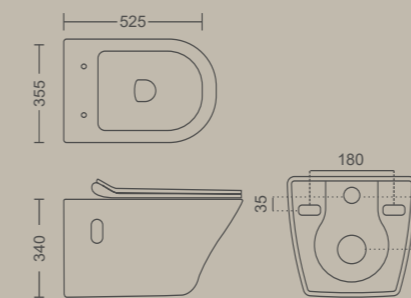

Measurement

NOVELLA rimless LNK

525 X 370 X 335 MM
Flush: Wash Down
Available With Uf

NOVELLA rimless

525 X 370 X 335 MM
Flush: Wash Down
Available With Uf

NOVELLA

525 X 370 X 335 MM
Flush: Wash Down
Available With Uf

Measurement

WALL HUNG TOILET

LIVA rimless

525 X 355 X 340 MM
Flush: Wash Down
Available With Uf

SPIRAL rimless

540 X 360 X 360 MM
Flush: Wash Down
Available With Uf

innovation

Measurement

spiral bowl area

DURA rimless

505 X 350 X 370 MM
Flush: Wash Down
Available With Uf

ELEMENT

535 X 350 X 345 MM
Flush: Wash Down
Available With Jet
Available With Uf

VELENCIA

560 X 365 X 400 MM
Flush: Wash Down
Available With Jet
Available With Uf