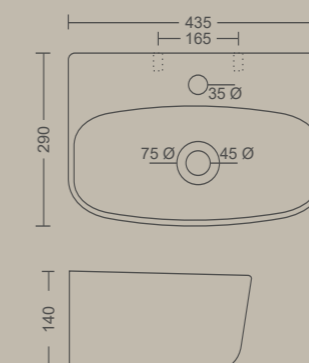

Measurement