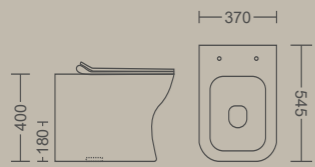

CLOSET

MARIO EWC S/P

545 X 370 X 400 MM
S Trap
P Trap 180 MM
With Hydraulic Cover

CIMBERLY EWC S/P

550 X 350 X 400 MM
S Trap
P Trap 180 MM
With Hydraulic Cover

SELVO

560 X 375 X 400 MM
S Trap

Measurement

CLOSET

ELITE EWC P

550 X 360 X 410 MM
P Trap 180 MM

ANGLO S

580 X 455 X 415 MM
S Trap

ANGLO P

580 X 455 X 415 MM
P Trap 180 MM

Measurement